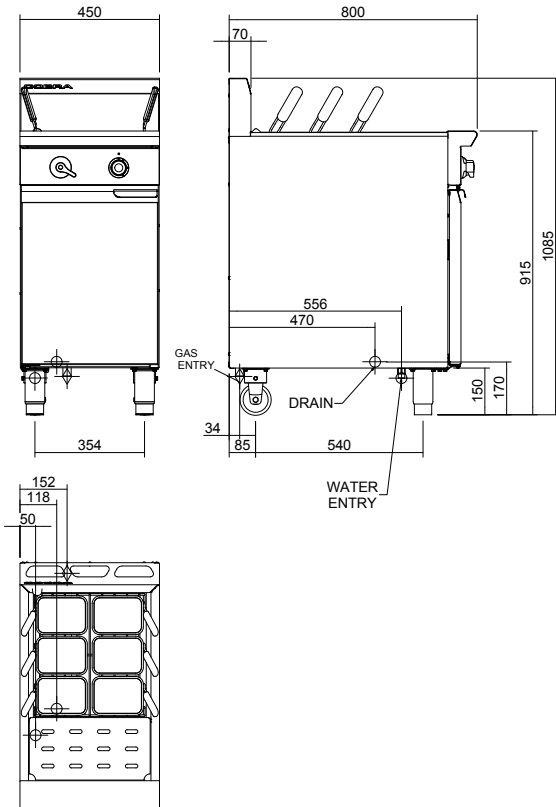

CR9D

CP4

450mm Single Pan Gas Pasta Cooker

CP4

SPECIFICATIONS

Pan size
 Water capacity 40L
 Width 365mm
 Length 405mm
 Basket immersion depth 165mm

Baskets
 6 stainless steel perforated baskets with moulded plastic handles
 125mm x 165mm x 180mm deep
 Stainless steel wire basket support grid

Drain connection
 Drain must be connected to system suitable for boiling water discharge 1" BSP Male connection 118mm from left hand side, 470mm from rear, and 170mm from floor

Dimensions
 Width 450mm
 Depth 800mm
 Height 915mm
 Incl. splashback 1085mm