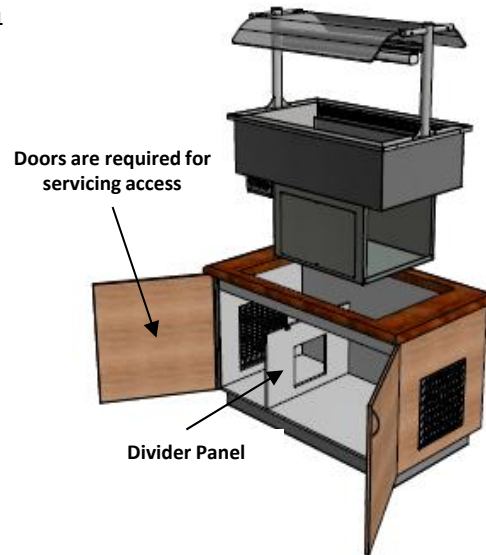

Festivé Somerset Air Curtain Chill Well Recommended Joinery Assembly

JOINERY TOP CUTOUTS

JOINERY ASSEMBLY

AIRFLOW

Table 1

JOINERY TOP CUTOUT LENGTH

Cabinet Size	Length (mm)
SC12	1107
SC15	1432
SC18	1756
SC21	2091

DIVIDER PANEL

VENTS

Two options for vents.
(minimum dimensions: 400 x 400mm)
*1 - metal grill slotted
*2 - routed slots in joinery