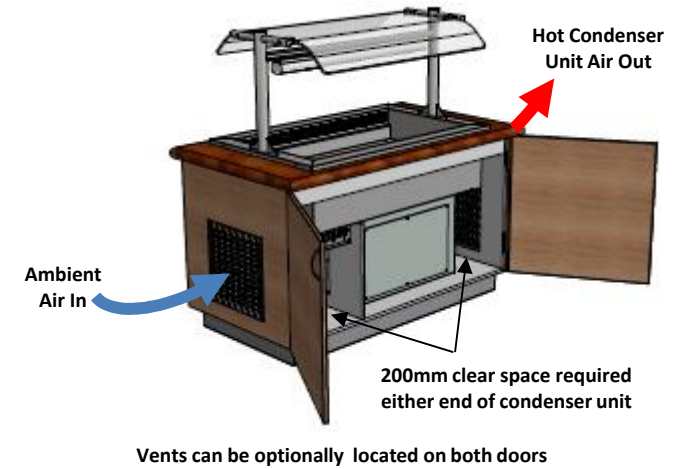

Festivé Somerset Air Curtain Chill Well Recommended Joinery Assembly

JOINERY TOP CUTOUTS

JOINERY ASSEMBLY

AIRFLOW

Table 1

JOINERY TOP CUTOUT LENGTH

Cabinet Size	Length (mm)
SC12	1107
SC15	1432
SC18	1756
SC21	2091

DIVIDER PANEL

VENTS

Two options for vents.
(minimum dimensions: 400 x 400mm)
*1 - metal grill slotted
*2 - routed slots in joinery