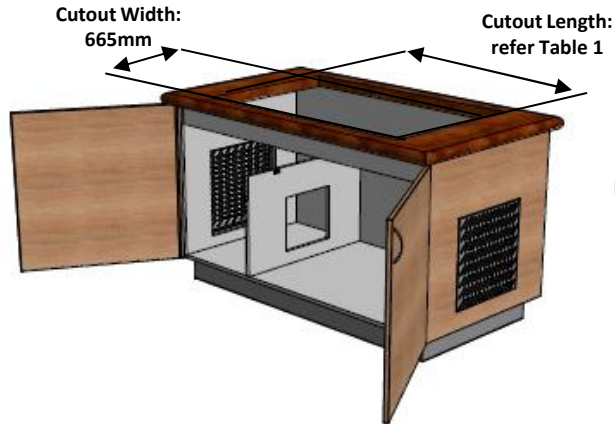

Festivé Somerset Air Curtain Chill Well Recommended Joinery Assembly

JOINERY TOP CUTOUTS

JOINERY ASSEMBLY

AIRFLOW

Table 1

JOINERY TOP CUTOUT LENGTH

Cabinet Size	Length (mm)
SC12	1107
SC15	1432
SC18	1756
SC21	2091

DIVIDER PANEL

VENTS

Two options for vents.
(minimum dimensions: 400 x 400mm)
*1 - metal grill slotted
*2 - routed slots in joinery