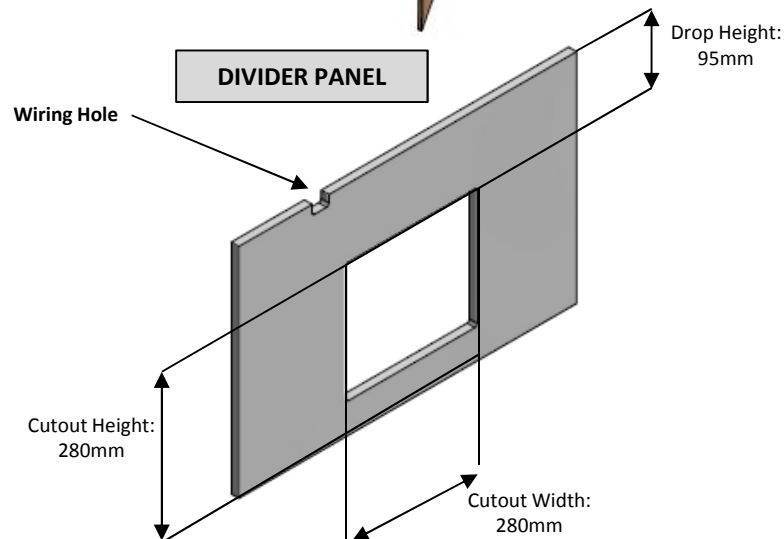

Festivé Somerset Air Curtain Chill Well Recommended Joinery Assembly

JOINERY TOP CUTOUTS

JOINERY ASSEMBLY

AIRFLOW

Table 1

JOINERY TOP CUTOUT LENGTH

Cabinet Size	Length (mm)
SC12	1107
SC15	1432
SC18	1756
SC21	2091

DIVIDER PANEL

VENTS

Two options for vents.
(minimum dimensions: 400 x 400mm)
*1 - metal grill slotted
*2 - routed slots in joinery